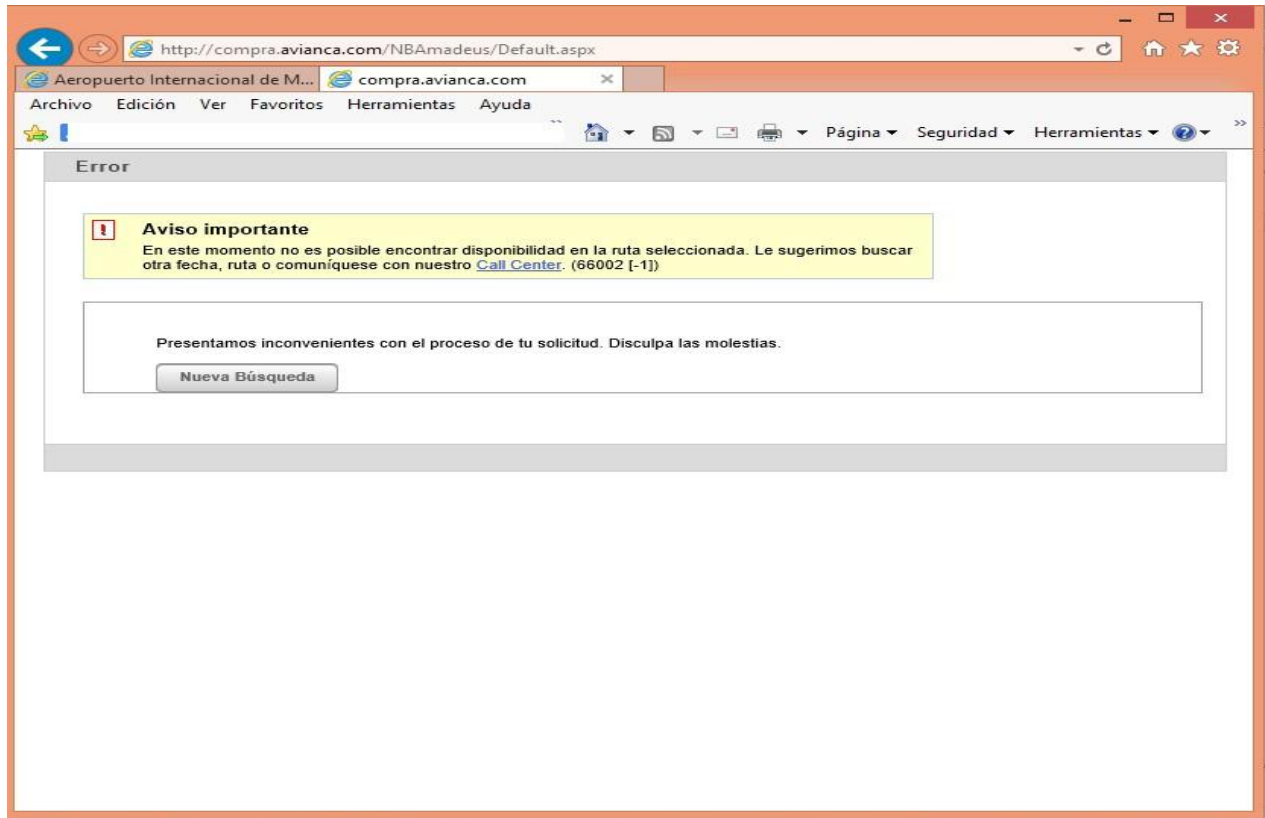

Los cinco casos que si venden pasajes para el mes de mayo de 2014:
 AIR_CARIBBEAN, COPA, DELTA, VARIG, UNITED

The screenshot shows the Caribbean Airlines website interface. The browser address bar displays 'https://caribbean.sita.aero/itd/itd'. The page features the airline's logo and 'one experience connecting the World' slogan. A navigation menu includes 'Home', 'Flights', 'My reservations', 'My profile', and 'Support'. The main content area is titled 'Flight and fare options' and shows a search path: 'Search > Select > Review > Traveller Details > Payment > Confirmation'. The search criteria are: From: Caracas, Simón Bolívar Intl.; To: Port of Spain, Piarco Intl.; Journey type: Return; Depart: Mon, 26/05/2014; Return: Thu, 26/06/2014. The search results are divided into two sections: 'Select a flight for your outbound journey, Caracas - Port of Spain' and 'Select a flight for your inbound journey, Port of Spain - Caracas'. The outbound flight table shows a single option: BW301 Non-stop, departing on Mon, 26 May at 9:05 AM and arriving at 11:30 AM, priced at USD 399.60 with 7 seats left. The inbound flight table shows a single option: BW300 Non-stop, departing on Thu, 26 Jun at 7:00 AM and arriving at 8:15 AM, priced at USD 326.20. A banner at the bottom left reads 'GIVING YOU MORE EXTRA FLIGHTS ADDED!'.