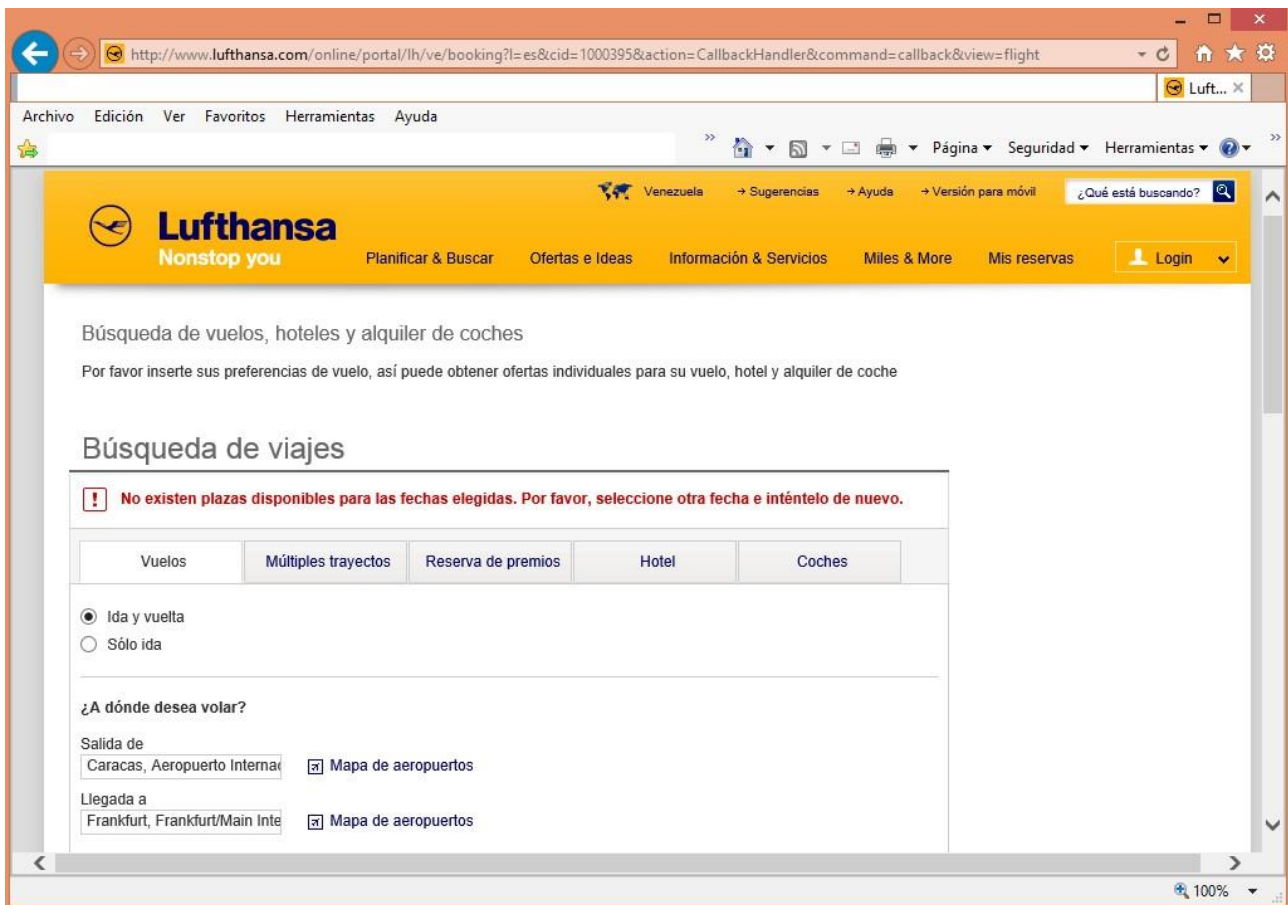

Billete & check-in Información vuelos & aeropuertos Preparar su viaje Clases & confort Flying Blue

Compra online

→ búsqueda → tarifa → reserva → pago → confirmación

! No existe ningún vuelo que se ajuste a su demanda. Por favor, modifique sus fechas de viaje.

Los cinco casos que si venden pasajes para el mes de mayo de 2014:
 AIR_CARIBBEAN, COPA, DELTA, VARIG, UNITED

The screenshot shows the Caribbean Airlines website interface. The browser address bar displays 'https://caribbean.sita.aero/itd/itd'. The page features the airline's logo and 'one experience connecting the World' slogan. A navigation menu includes 'Home', 'Flights', 'My reservations', 'My profile', and 'Support'. The main content area is titled 'Flight and fare options' and shows a search path: 'Search > Select > Review > Traveller Details > Payment > Confirmation'. The search criteria are: From: Caracas, Simón Bolívar Intl.; To: Port of Spain, Piarco Intl.; Journey type: Return; Depart: Mon, 26/05/2014; Return: Thu, 26/06/2014. The search results are divided into two sections: 'Select a flight for your outbound journey, Caracas - Port of Spain' and 'Select a flight for your inbound journey, Port of Spain - Caracas'. The outbound flight table shows a single option: BW301 Non-stop, departing on Mon, 26 May at 9:05 AM and arriving at 11:30 AM, priced at USD 399.60 with 7 seats left. The inbound flight table shows a single option: BW300 Non-stop, departing on Thu, 26 Jun at 7:00 AM and arriving at 8:15 AM, priced at USD 326.20. A banner at the bottom left reads 'GIVING YOU MORE EXTRA FLIGHTS ADDED!'.